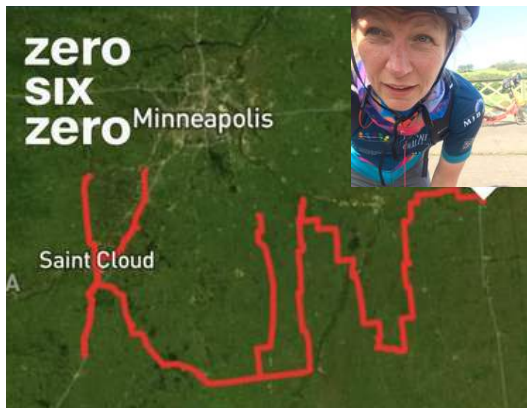

June 2026

City of Madelia

Center Avenue N Reconstruction Updates

Construction continues on Center Avenue this month. Center Avenue North remains closed from Main Street to 2nd Street North, and the 3rd Street intersection is anticipated to close during the next phase of work.

www.madeliamn.com/center-avenue-reconstruction-project/.

Kindness Found in Madelia

On May 19, Madelia welcomed Nahla Summers during her 2,000-mile "Challenge of America" journey, where she is using her route to write the word KINDNESS across the United States.

As she traveled through Madelia, Nahla experienced firsthand some of makes our community special. She enjoyed lunch at La Plaza Fiesta, spent the night at the Madelia

Campground, and received a massage from local therapist Massage by Jesus before continuing her journey.

Find Your Summer Fun at Watona Park

Whether you're planning a staycation or hosting visitors, the Madelia Campground at Watona Park is a great place to enjoy summer. Located along the Watonwan River, the campground offers RV and tent sites, showers, WiFi, a playground, frisbee golf, and easy access to downtown, the golf course, and the community pool.